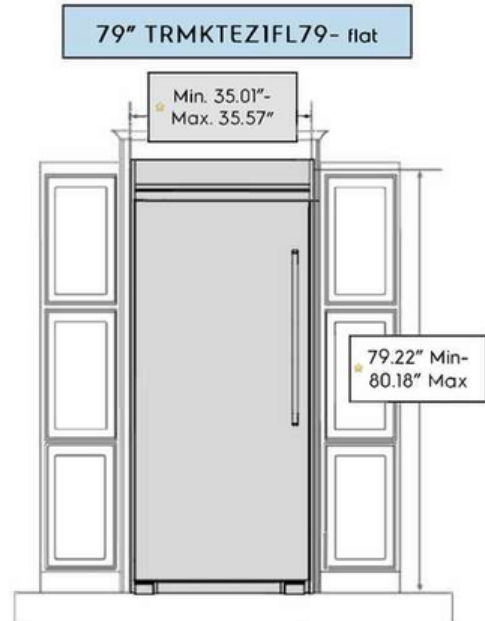

# Frigidaire Professional

Congélateur à porte simple de 19 pi cu

PFU19F8WF

Version : 06/22

Recommended cutout size for kitchen cabinets:  
 Height: 75" +/- 0.06"  
 Width: 66.25" +/- 0.032"  
 Depth: 25.25" minimum

Recommended cutout size for kitchen cabinets:  
 Height: 79" +/- 0.06"  
 Width: 66.25" +/- 0.032"  
 Depth: 25.25" minimum

Recommended cutout size for kitchen cabinets:  
 Height: 79" +/- 0.06"  
 Width: 66.25" +/- 0.032"  
 Depth: 25.25" minimum

Recommended cutout size for kitchen cabinets:  
 Height: 79" +/- 0.06"  
 Width: 33" +/- 0.032"  
 Depth: 25.25" minimum

\* Denotes trim kit dimensions only

\*\* For replacement business, we can accommodate a 66" cutout width, but it will be a very tight fit.