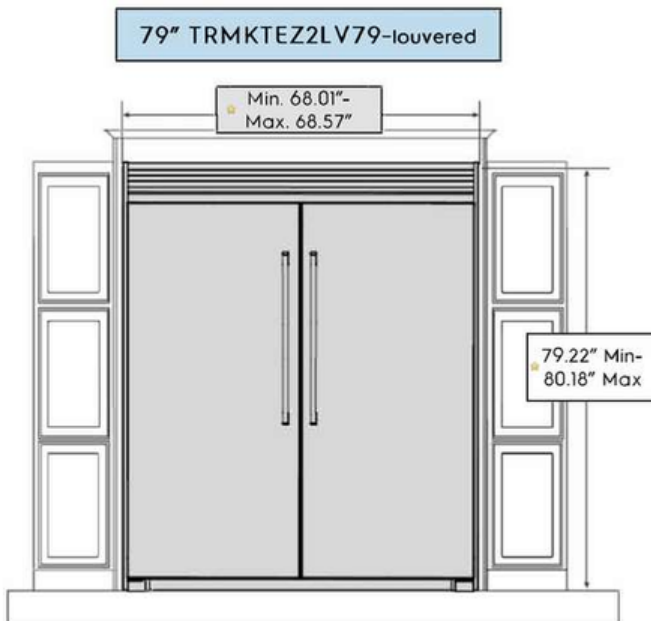

Recommended cutout size for kitchen cabinets:
Height: 79" +/- 0.06"
Width: 66.25" +/- 0.032"
Depth: 25.25" minimum