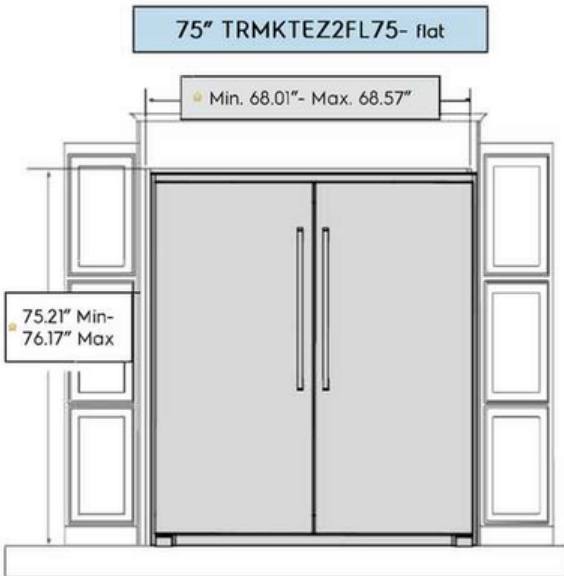

# Frigidaire Professional

Congélateur à porte simple de 19 pi cu

PFU19F8WF

Version : 06/22

Recommended cutout size for kitchen cabinets:  
 Height: 75" +/- 0.06"  
 Width: 66.25" +/- 0.032"  
 Depth: 25.25" minimum